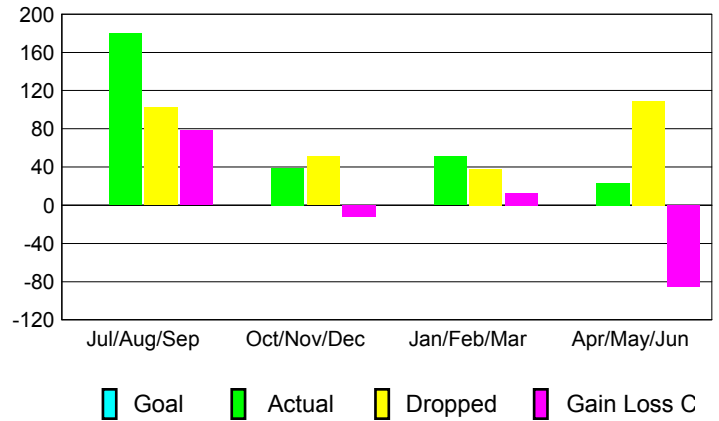

Membership Results 2012-2013
Goal, New, Dropped, Gain/Loss